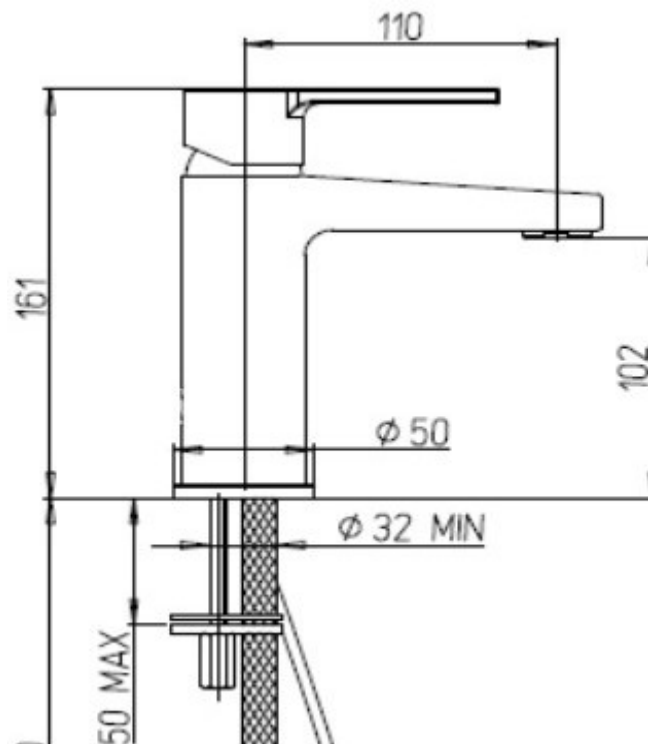

Paini Le Mans

90CR205

Basin mixer without pop up waste

Finish: Chrome

Made in Italy

WELS Rating: 4 Star - 7.5 Litres/Min

Mains Pressure

Operating pressure 50 - 500kpa

10 Year Warranty

Due to our policy of continuous product development, the design and specification shown are subject to change without notice.

Please confirm all particulars with your sales consultant prior to purchase.